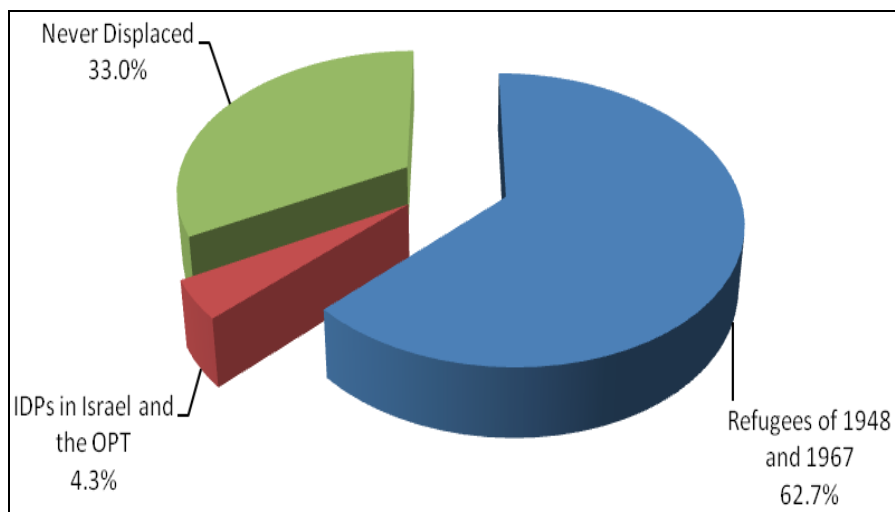

Palestinian refugees in numbers

	Total refugees registered with UNRWA	Approximate % of total Palestinian refugee population
Jordan	2,117, 361	41%
West Bank	774,167	15%
Gaza	1,276,929	25%
Lebanon	452,669	9%
Syria	528,616	10%
TOTAL	5,149,742	

From (UNRWA) as of Jan. 1, 2015.

Refugees and Internally Displaced Persons (IDPs):

From (UNRWA) as of Dec. 31, 2012.

**THERE ARE
7.98 MILLION
PALESTINIAN
REFUGEES
AND
INTERNALLY
DISPLACED
PERSONS.**

6.14 MILLION
REFUGEES
FROM 1948,
WITH THEIR
DESCENDANTS

MORE THAN 1
MILLION
REFUGEES
FROM 1967

720,000
INTERNALLY
DISPLACED
PERSONS, ON
BOTH SIDES
OF THE
GREEN LINE

FIGURES AS OF THE END OF 2014, FROM BADIL'S SURVEY OF PALESTINIAN REFUGEES AND IDPS, VOL. VIII.